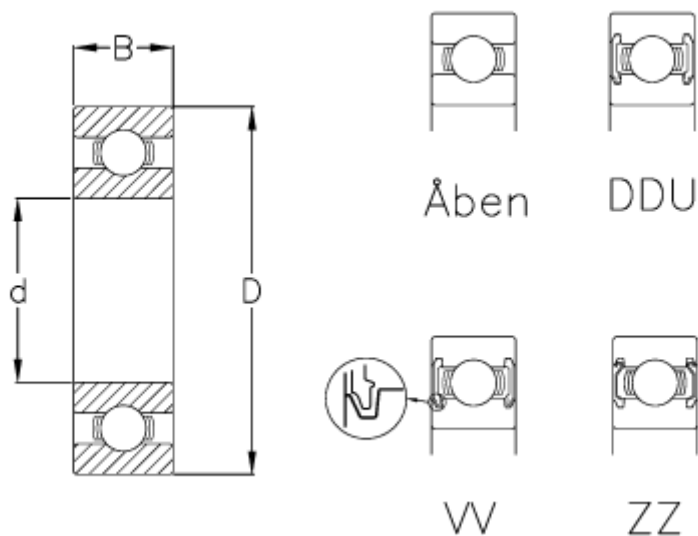

Data Sheet

Article number: 5701022012146

Description: NSK Bearing 60/22 DDU NR CM-6

Note: Contact sealed w/snap ring

Measures

= 60/22

$B = 12$

$d = 22$

$D = 44$